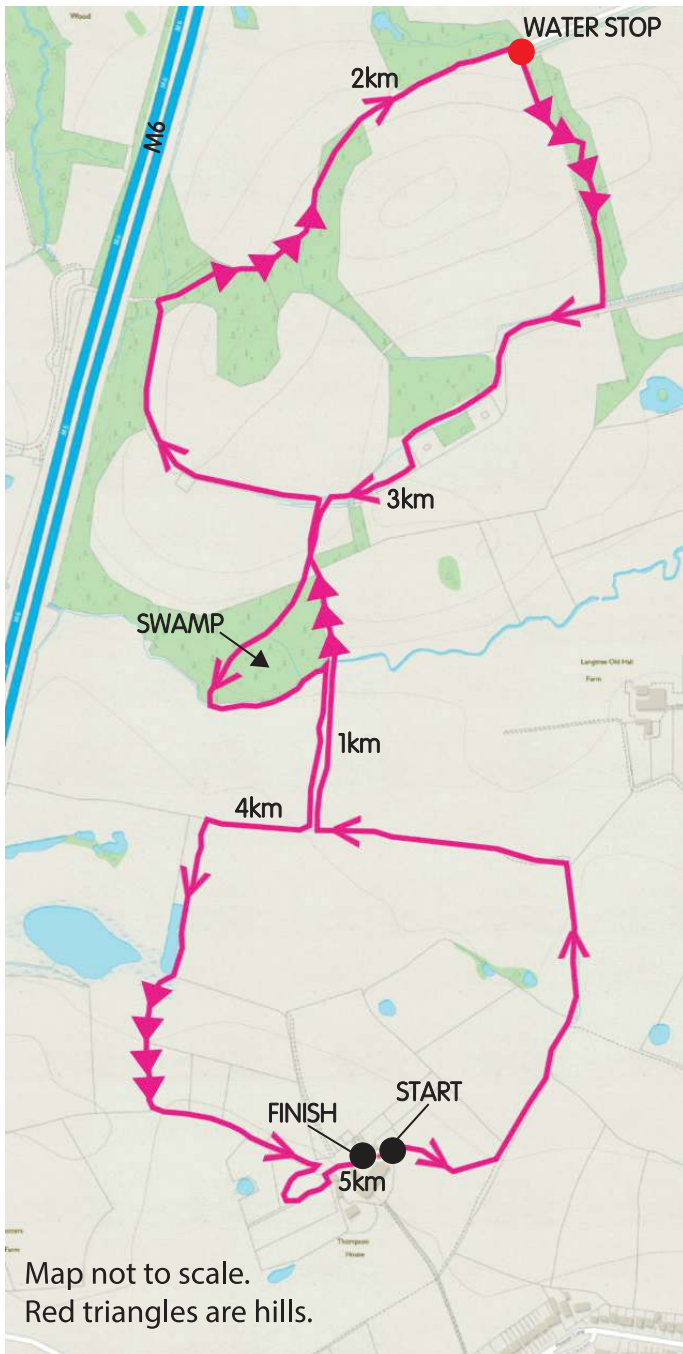

The ultimate challenge...

MyLife

TOUGH SWAMPY

5k family fun run - Saturday, 25 March 2017

Tough Swampy has it all - mud, swap, streams, obstacles, plus beautiful countryside.

Just £10 per adult, £5 for children aged 8 and over. To register, phone **01257 472900** or email info@my-life.org.uk

START and FINISH at
Thompson House
Equestrian Centre,
off Pepper Lane, Standish,
Wigan, WN6 0PP

9am

Pre-registered competitors
check-in and receive their
wristband

9.45am

Warm up

10am

Race starts
Time limit 3 hours

- Signposted route, with first aiders
- Water stop half way
- Volunteers will be marshalling the course
- Fancy dress optional
- Remember to bring a change of clothes and footwear
- Hot food and drinks available at the end of the course
- Medals for those who complete the course
- Free parking

It's not called 'Tough Swampy' for nothing!